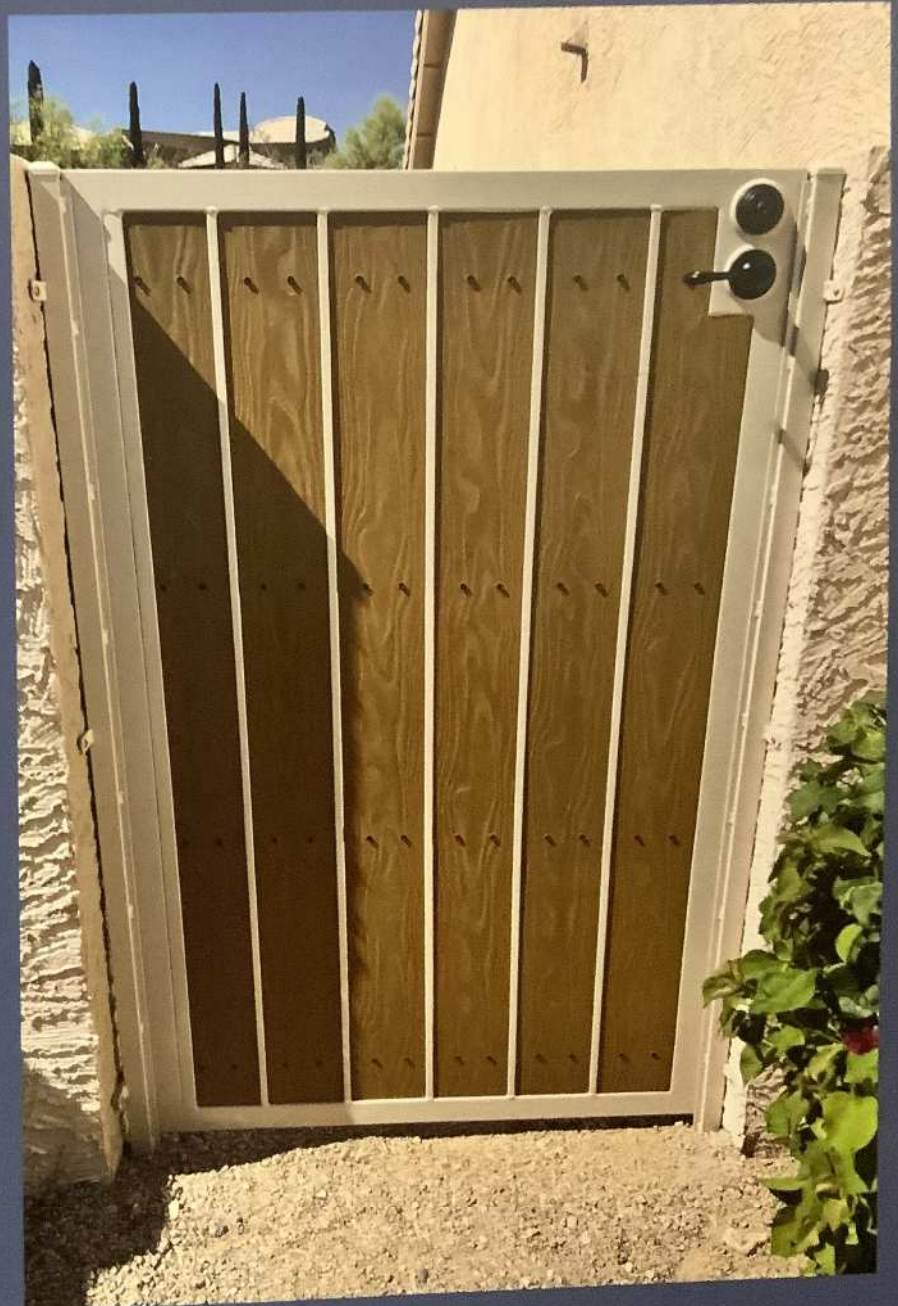

Security Gates

From enclosures and entry gates to yard gates and RV gates - our custom built products are fit for every need. Steel Advantage security gates not only enhance the curb appeal of your property, but also provide you with protection from unwanted intruders. Enjoy enhanced property values as well as peace of mind with our line of custom security gates.