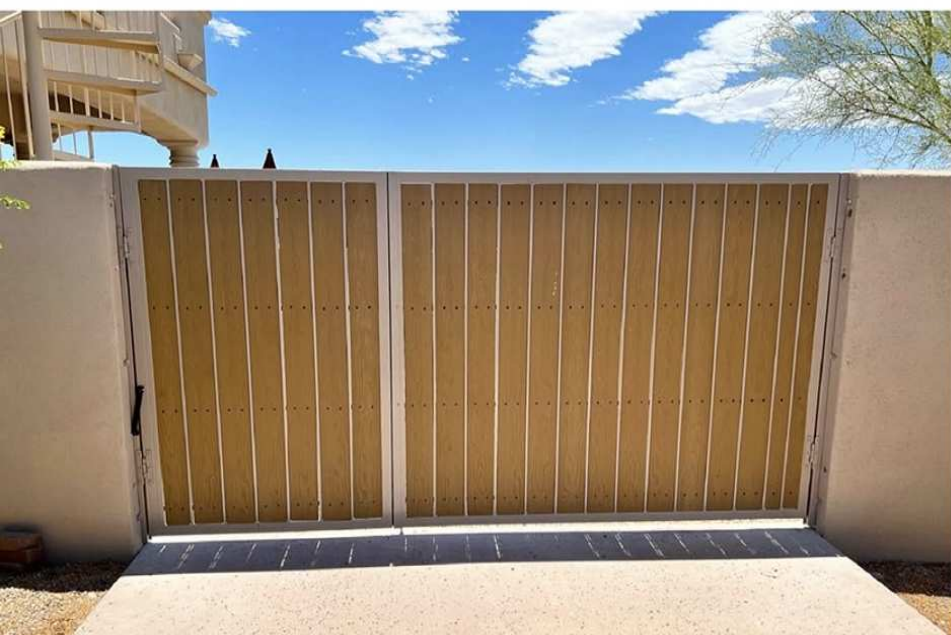

From enclosures and entry gates to yard gates and RV gates - our custom built products are fit for every need. Steel Advantage security gates not only enhance the curb appeal of your property, but also provide you with protection from unwanted intruders. Enjoy enhanced property values as well as peace of mind with our line of custom security gates.

BOARD COLORS AVAILABLE

Enclosures & Entry Gates

Security Screens

Our security window screens enhance the value of your home or business while providing you with better air flow and fail-safe security from break ins.